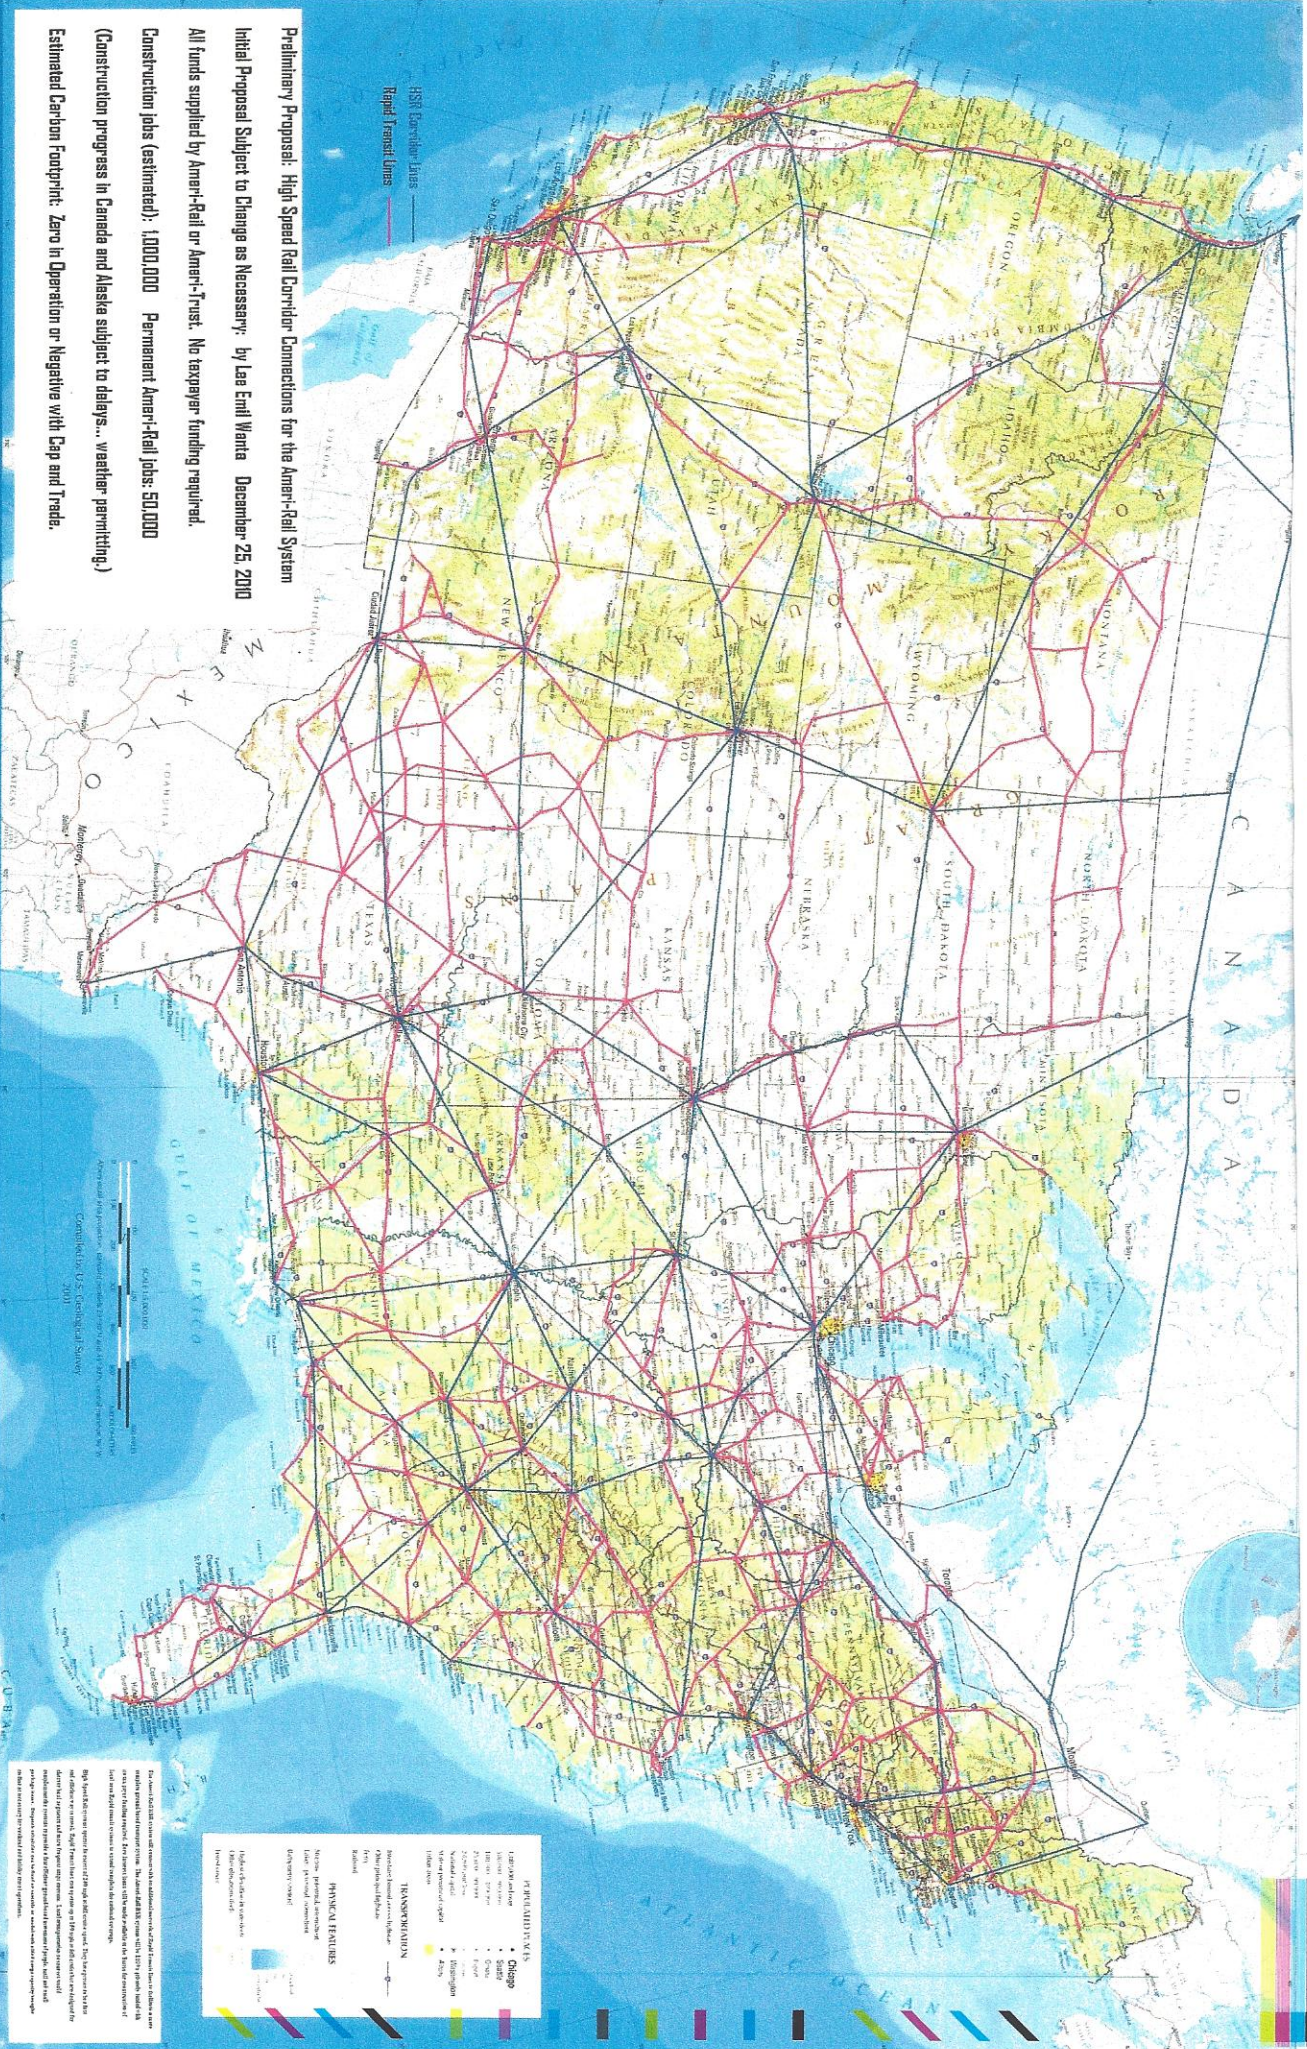

HIGH SPEED RAIL CORRIDOR CONNECTIONS AmeriRail by AmeriTrust Groupe _ circa 1994

HST Electric Lines
Rapid Transit Lines

Preliminary Proposal: High Speed Rail Corridor Connections for the Ameri-Rail System
Initial Proposal Subject to Change as Necessary: by Late Fall/ Winter December 25, 2010
All funds supplied by Ameri-Rail or Ameri-Trust. No taxpayer funding required.

Construction jobs (estimated): 1,000,000 Permanent Ameri-Rail jobs: 50,000
(Construction progress in Canada and Alaska subject to delays... weather permitting.)
Estimated Carbon Footprint: Zero in Operation or Negative with Cap and Trade.